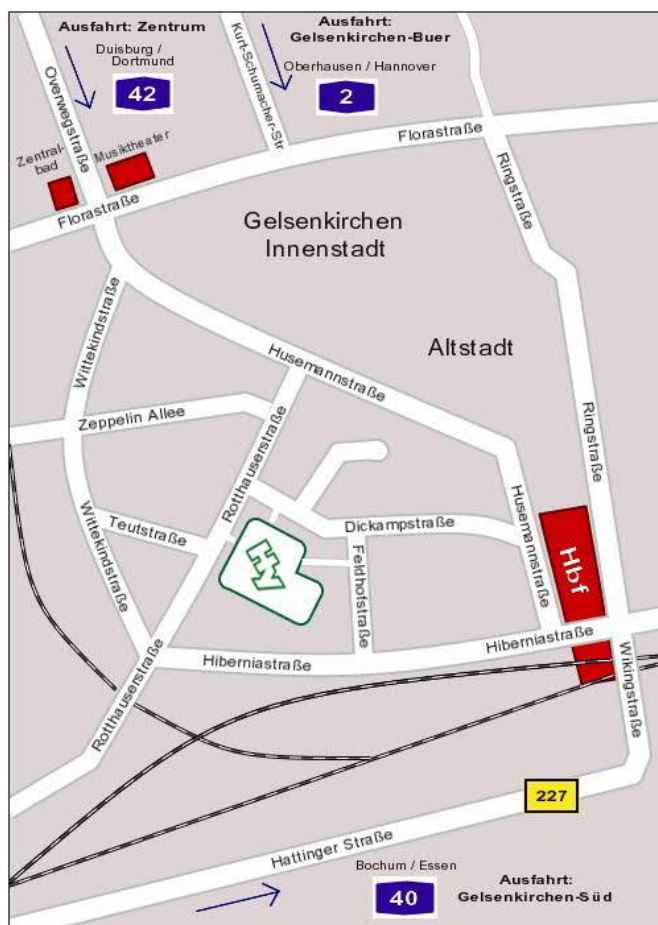

Your way to us!

Address for navigation system:

Hygiene-Institut des Ruhrgebiets, Rotthauer Str. 21, 45879 Gelsenkirchen, Germany

About A42

1. Exit "Gelsenkirchen Center"
2. Overwegstraße in the direction of the center
3. follow the road until the crossing Rotthauer Straße
4. Turn right onto Rotthauer Straße
5. Turn left onto Dickampstraße
6. The entrance to the yard is on the right

About A40

1. Exit "Gelsenkirchen"
2. Follow Hattingerstraße (B227) in the direction of the city center
3. Turn left onto Wickingstraße
4. Turn left onto Hiberniastraße
5. Follow the road until Rotthauer Straße
6. Turn right onto Rotthauer Straße
7. Turn right onto Dickampstraße
8. The entrance to the yard is on the right

Arrival by public transport (walking distance approx. 5 minutes)

1. Stop "Gelsenkirchen Hauptbahnhof (HBF)"
2. Leave the main station in the direction of the city center.
3. Next to the stairway to the bus station, go straight through the underpass with parking spaces.
4. Cross the intersection Husemannstraße/ Dickampstraße in the direction of the post office
5. Follow the road until you reach the entrance to the Hygiene Institute
6. The entrance is on the left

Parking facilities

Limited parking is available in our courtyard (access via Dickampstraße). Alternatively, the Ahstraße parking garage can be reached by a short walk. Address: Ahstraße 9, 45879 Gelsenkirchen.